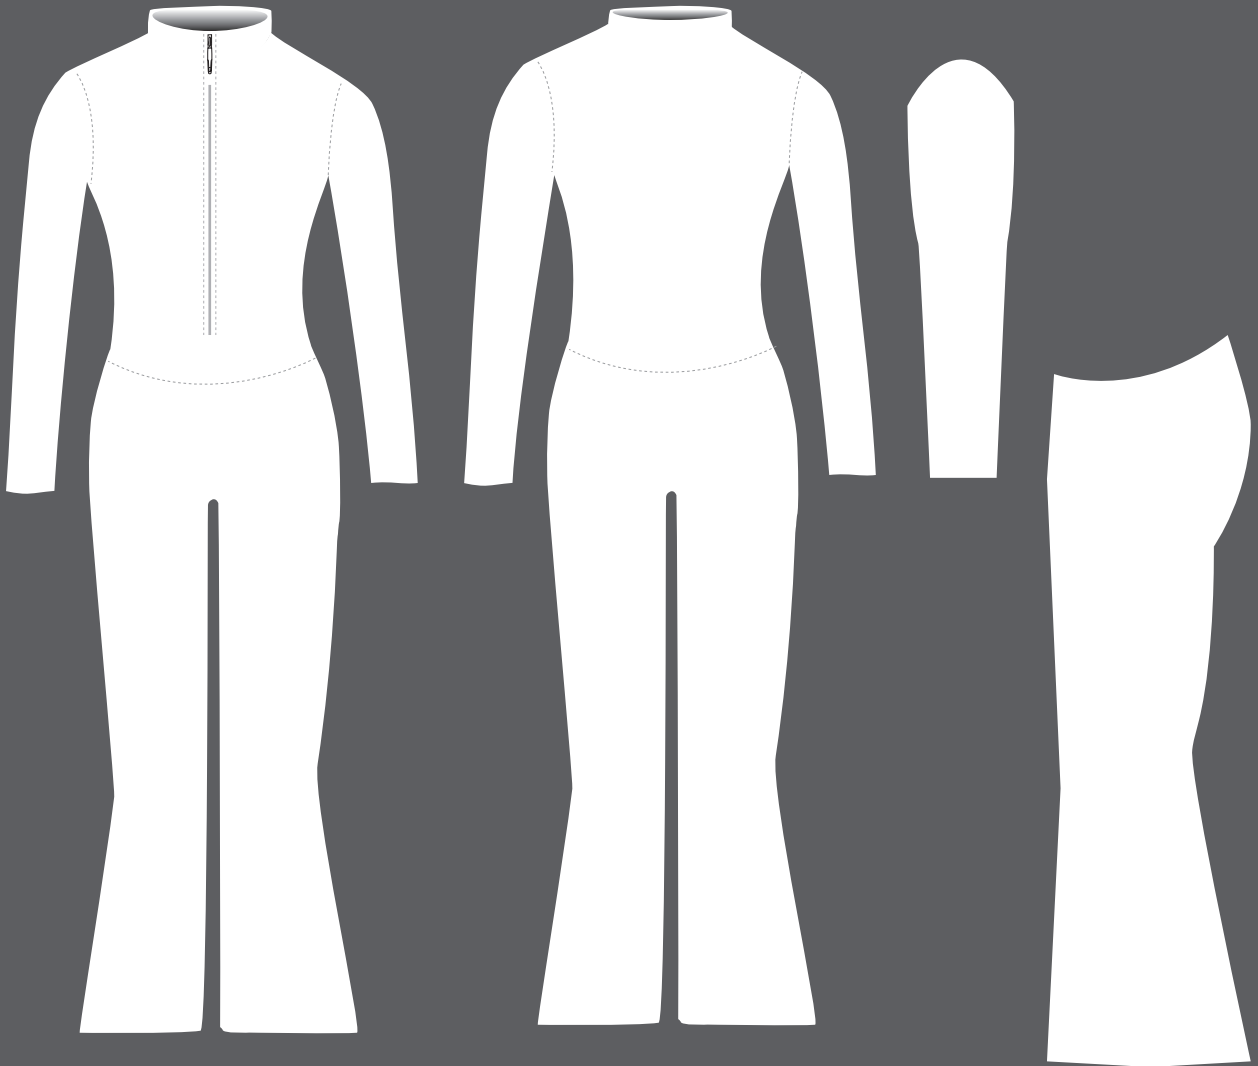

GRIDSTAR
MOTORSPORT

**PROMO WEAR
TEMPLATES
2012/13**

GRIDSTAR

MOTORSPORT

03. **SCOOP NECK / LONG SLEEVE / TIGHT LEG CATSUIT**
04. **FULL ZIP / LONG SLEEVE / TIGHT LEG CATSUIT**
05. **FULL ZIP / LONG SLEEVE / FLARED LEG CATSUIT**
06. **SCOOP NECK / LONG SLEEVE / FLARED LEG CATSUIT**
07. **SCOOP NECK / LONG SLEEVE / SHORT LEG CATSUIT**
08. **HALTER NECK / LONG SLEEVE / FLARED LEG CATSUIT**
09. **HALTER NECK / LONG SLEEVE / TIGHT LEG CATSUIT**
10. **1/4 ZIP / LONG SLEEVE / CROP TOP**
11. **1/4 ZIP / SHORT SLEEVE / CROP TOP**
12. **1/4 ZIP / 3/4 SLEEVE / CROP TOP**
13. **SCOOP NECK / LONG SLEEVE / CROP TOP**
14. **SCOOP NECK / SHORT SLEEVE / CROP TOP**
15. **SCOOP NECK / 3/4 SLEEVE / CROP TOP**
16. **V NECK / LONG SLEEVE / CROP TOP**
17. **V NECK / SHORT SLEEVE / CROP TOP**
18. **V NECK / 3/4 SLEEVE / CROP TOP**
19. **3/4 ZIP / LONG SLEEVE / DRESS**
20. **3/4 ZIP / SLEEVELESS / DRESS**
21. **3/4 ZIP / SINGLE SLEEVE/ DRESS**
22. **V NECK / LONG SLEEVE/ DRESS**
23. **V NECK / SLEEVELESS / DRESS**
24. **V NECK / SINGLE SLEEVE / DRESS**
25. **SCOOP NECK / LONG SLEEVE / DRESS**
26. **SCOOP NECK / SLEEVELESS / DRESS**
27. **SCOOP NECK / SINGLE SLEEVE/ DRESS**
28. **TIGHT LEG TROUSER**
29. **FLARED LEG TROUSER**
30. **HOT PANT**
31. **PLEATED SKIRT**
32. **VEST**
33. **SWIM SUIT**
34. **BOOB TUBE**
35. **BIKINI**
36. **JACKET**

GRIDSTAR

GRIDSTAR
MOTORSPORT

SCOOP NECK / LONG SLEEVE / TIGHT LEG CATSUIT

GRIDSTAR

GRIDSTAR
MOTORSPORT

FULL ZIP / LONG SLEEVE / TIGHT LEG CATSUIT

GRIDSTAR

GRIDSTAR
MOTORSPORT

FULL ZIP / LONG SLEEVE / FLARED LEG CATSUIT

GRIDSTAR

GRIDSTAR
MOTORSPORT

SCOOP NECK / LONG SLEEVE / FLARED LEG CATSUIT

GRIDSTAR

GRIDSTAR
MOTORSPORT

SCOOP NECK / LONG SLEEVE / SHORT LEG CATSUIT

GRIDSTAR