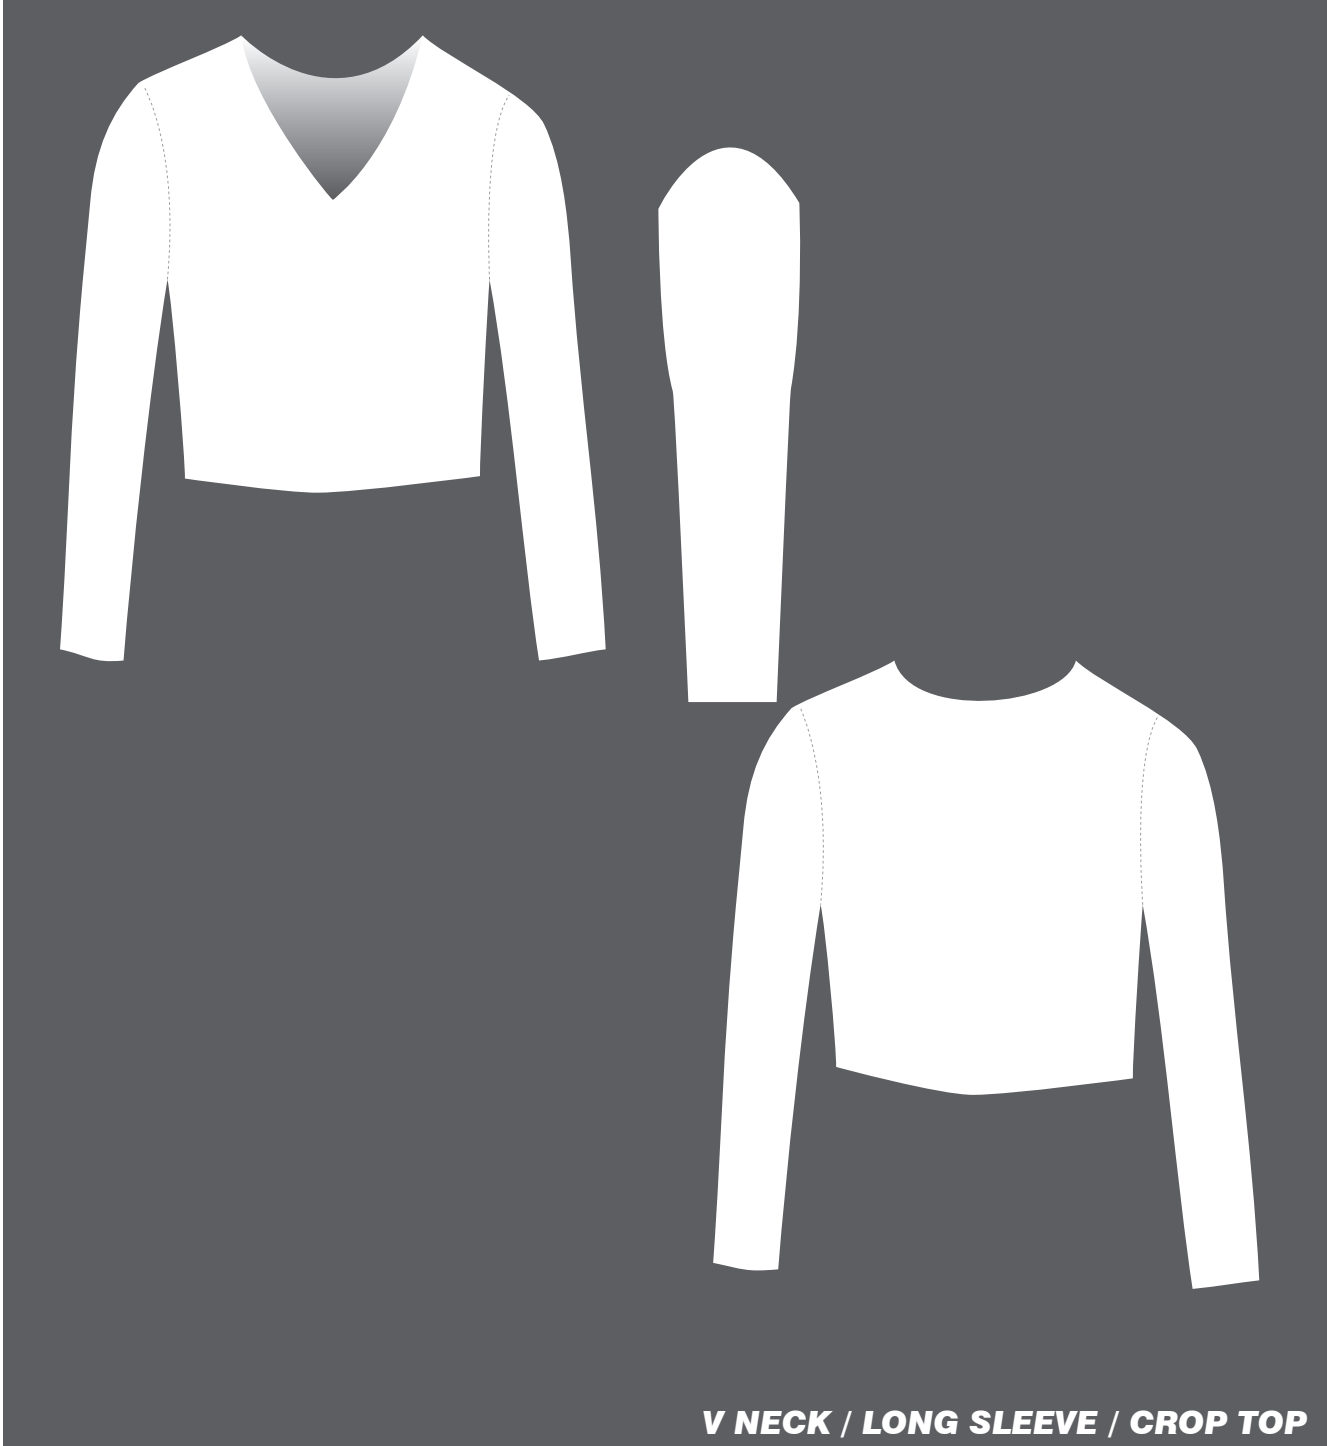

GRIDSTAR

MOTORSPORT

SCOOP NECK / SHORT SLEEVE / CROP TOP

GRIDSTAR
MOTORSPORT

SCOOP NECK / 3/4 SLEEVE / CROP TOP

GRIDSTAR

MOTORSPORT

GRIDSTAR