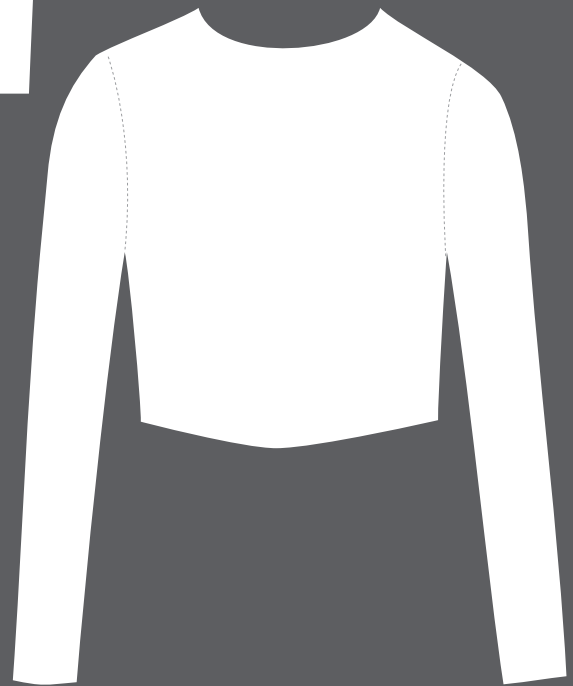

FULL ZIP / LONG SLEEVE / FLARED LEG CATSUIT

GRIDSTAR

GRIDSTAR
MOTORSPORT

SCOOP NECK / LONG SLEEVE / FLARED LEG CATSUIT

GRIDSTAR

GRIDSTAR
MOTORSPORT

SCOOP NECK / LONG SLEEVE / SHORT LEG CATSUIT

GRIDSTAR

GRIDSTAR
MOTORSPORT

HALTER NECK / LONG SLEEVE / FLARED LEG CATSUIT

GRIDSTAR

GRIDSTAR
MOTORSPORT

HALTER NECK / LONG SLEEVE / TIGHT LEG CATSUIT

GRIDSTAR

GRIDSTAR

MOTORSPORT

GRIDSTAR

MOTORSPORT

1/4 ZIP / SHORT SLEEVE / CROP TOP

GRIDSTAR

MOTORSPORT

1/4 ZIP / 3/4 SLEEVE / CROP TOP

GRIDSTAR
MOTORSPORT

SCOOP NECK / LONG SLEEVE / CROP TOP

GRIDSTAR

MOTORSPORT

SCOOP NECK / SHORT SLEEVE / CROP TOP

GRIDSTAR
MOTORSPORT

SCOOP NECK / 3/4 SLEEVE / CROP TOP

GRIDSTAR

MOTORSPORT

GRIDSTAR