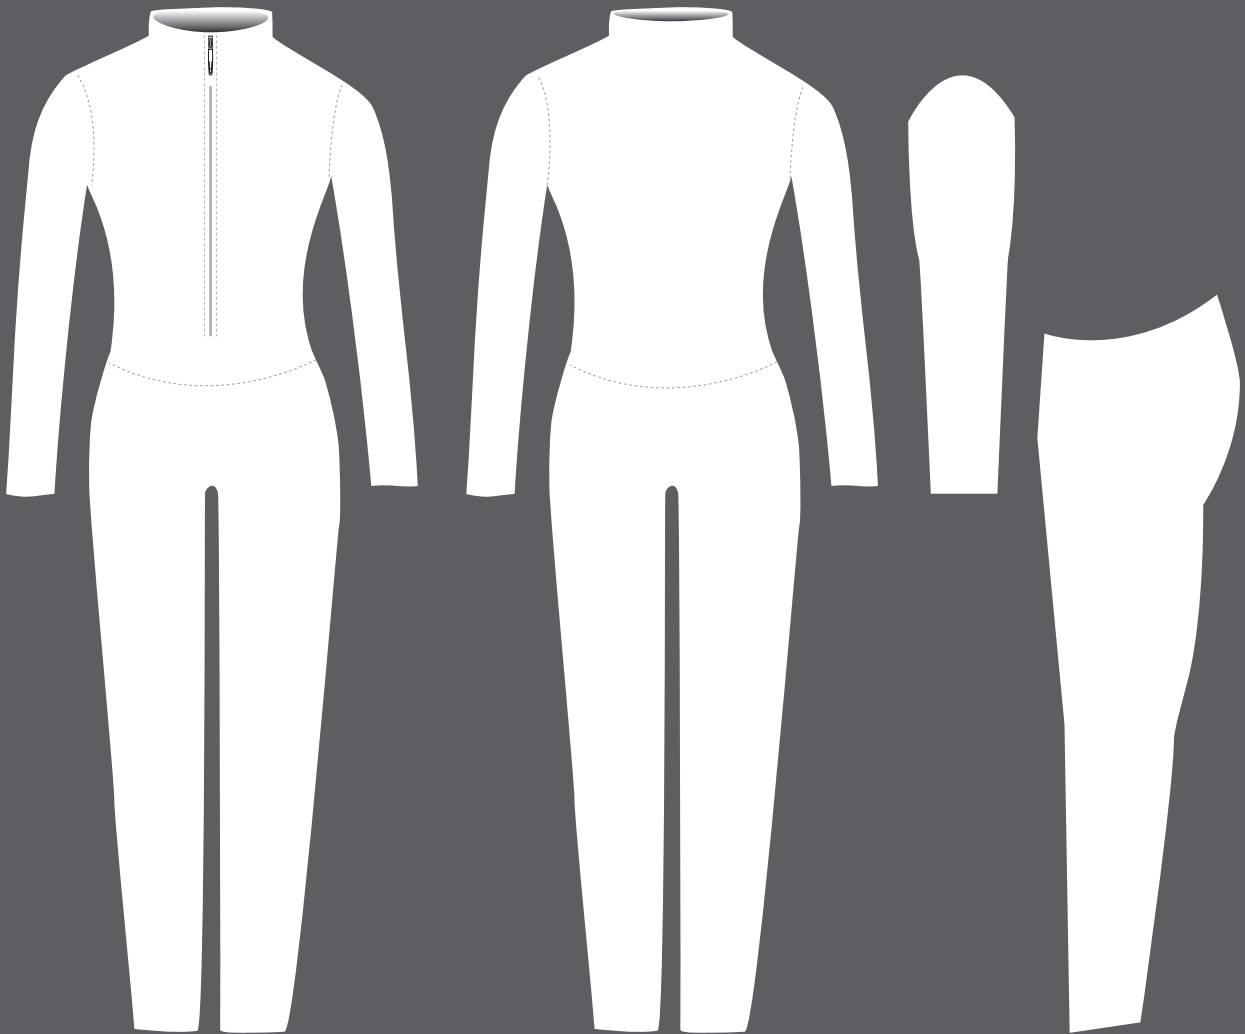

GRIDSTAR
MOTORSPORT

**PROMO WEAR
TEMPLATES
2012/13**

GRIDSTAR

MOTORSPORT

03. **SCOOP NECK / LONG SLEEVE / TIGHT LEG CATSUIT**
04. **FULL ZIP / LONG SLEEVE / TIGHT LEG CATSUIT**
05. **FULL ZIP / LONG SLEEVE / FLARED LEG CATSUIT**
06. **SCOOP NECK / LONG SLEEVE / FLARED LEG CATSUIT**
07. **SCOOP NECK / LONG SLEEVE / SHORT LEG CATSUIT**
08. **HALTER NECK / LONG SLEEVE / FLARED LEG CATSUIT**
09. **HALTER NECK / LONG SLEEVE / TIGHT LEG CATSUIT**
10. **1/4 ZIP / LONG SLEEVE / CROP TOP**
11. **1/4 ZIP / SHORT SLEEVE / CROP TOP**
12. **1/4 ZIP / 3/4 SLEEVE / CROP TOP**
13. **SCOOP NECK / LONG SLEEVE / CROP TOP**
14. **SCOOP NECK / SHORT SLEEVE / CROP TOP**
15. **SCOOP NECK / 3/4 SLEEVE / CROP TOP**
16. **V NECK / LONG SLEEVE / CROP TOP**
17. **V NECK / SHORT SLEEVE / CROP TOP**
18. **V NECK / 3/4 SLEEVE / CROP TOP**
19. **3/4 ZIP / LONG SLEEVE / DRESS**
20. **3/4 ZIP / SLEEVELESS / DRESS**
21. **3/4 ZIP / SINGLE SLEEVE/ DRESS**
22. **V NECK / LONG SLEEVE/ DRESS**
23. **V NECK / SLEEVELESS / DRESS**
24. **V NECK / SINGLE SLEEVE / DRESS**
25. **SCOOP NECK / LONG SLEEVE / DRESS**
26. **SCOOP NECK / SLEEVELESS / DRESS**
27. **SCOOP NECK / SINGLE SLEEVE/ DRESS**
28. **TIGHT LEG TROUSER**
29. **FLARED LEG TROUSER**
30. **HOT PANT**
31. **PLEATED SKIRT**
32. **VEST**
33. **SWIM SUIT**
34. **BOOB TUBE**
35. **BIKINI**
36. **JACKET**

GRIDSTAR

GRIDSTAR
MOTORSPORT

SCOOP NECK / LONG SLEEVE / TIGHT LEG CATSUIT

GRIDSTAR

GRIDSTAR
MOTORSPORT

FULL ZIP / LONG SLEEVE / TIGHT LEG CATSUIT

GRIDSTAR

GRIDSTAR
MOTORSPORT

FULL ZIP / LONG SLEEVE / FLARED LEG CATSUIT

GRIDSTAR

GRIDSTAR
MOTORSPORT

SCOOP NECK / LONG SLEEVE / FLARED LEG CATSUIT

GRIDSTAR

GRIDSTAR
MOTORSPORT

SCOOP NECK / LONG SLEEVE / SHORT LEG CATSUIT

GRIDSTAR