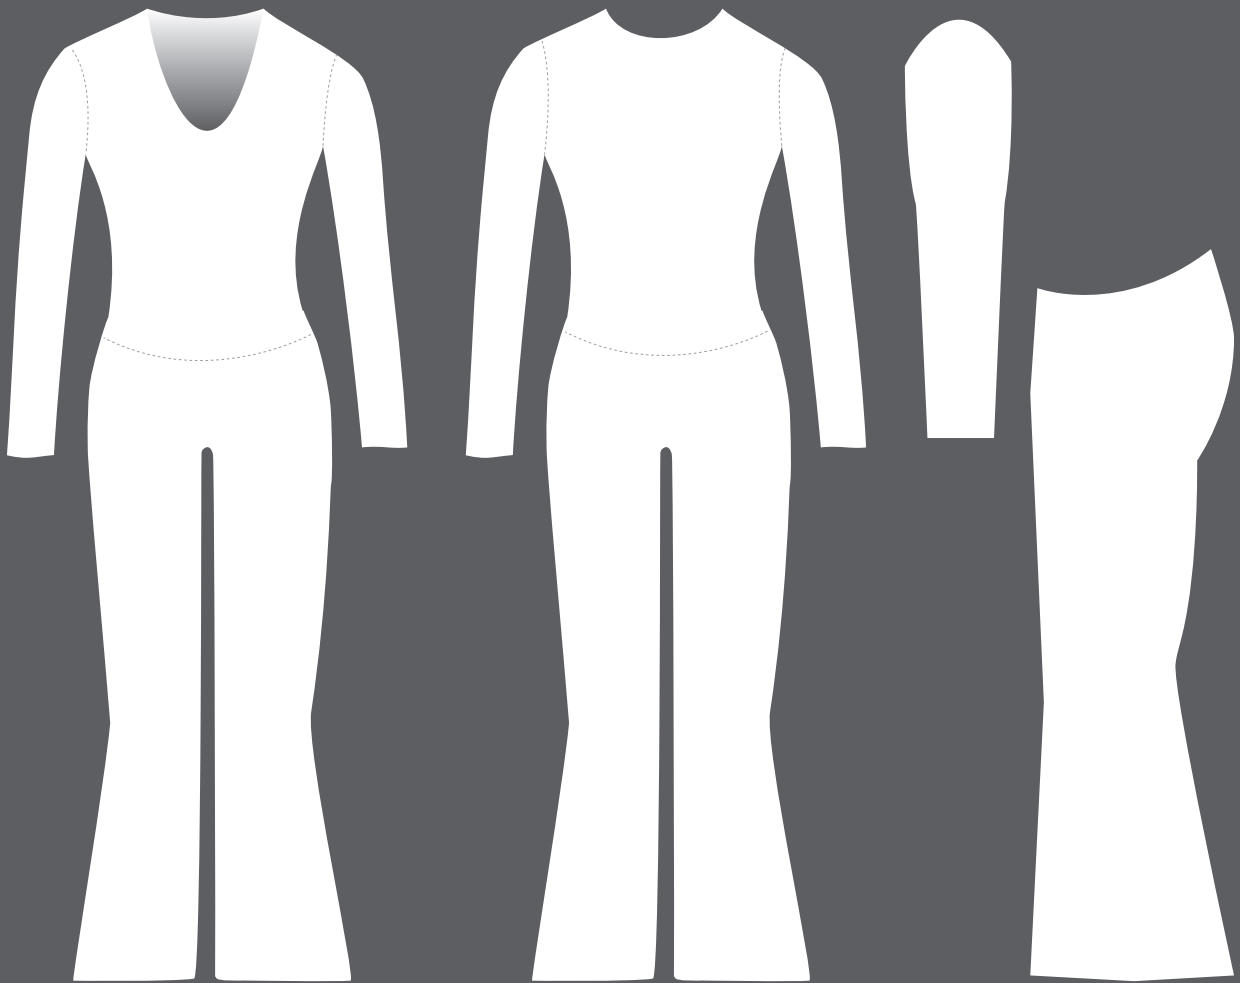

GRIDSTAR
MOTORSPORT

**PROMO WEAR
TEMPLATES
2012/13**

GRIDSTAR

MOTORSPORT

03. **SCOOP NECK / LONG SLEEVE / TIGHT LEG CATSUIT**
04. **FULL ZIP / LONG SLEEVE / TIGHT LEG CATSUIT**
05. **FULL ZIP / LONG SLEEVE / FLARED LEG CATSUIT**
06. **SCOOP NECK / LONG SLEEVE / FLARED LEG CATSUIT**
07. **SCOOP NECK / LONG SLEEVE / SHORT LEG CATSUIT**
08. **HALTER NECK / LONG SLEEVE / FLARED LEG CATSUIT**
09. **HALTER NECK / LONG SLEEVE / TIGHT LEG CATSUIT**
10. **1/4 ZIP / LONG SLEEVE / CROP TOP**
11. **1/4 ZIP / SHORT SLEEVE / CROP TOP**
12. **1/4 ZIP / 3/4 SLEEVE / CROP TOP**
13. **SCOOP NECK / LONG SLEEVE / CROP TOP**
14. **SCOOP NECK / SHORT SLEEVE / CROP TOP**
15. **SCOOP NECK / 3/4 SLEEVE / CROP TOP**
16. **V NECK / LONG SLEEVE / CROP TOP**
17. **V NECK / SHORT SLEEVE / CROP TOP**
18. **V NECK / 3/4 SLEEVE / CROP TOP**
19. **3/4 ZIP / LONG SLEEVE / DRESS**
20. **3/4 ZIP / SLEEVELESS / DRESS**
21. **3/4 ZIP / SINGLE SLEEVE/ DRESS**
22. **V NECK / LONG SLEEVE/ DRESS**
23. **V NECK / SLEEVELESS / DRESS**
24. **V NECK / SINGLE SLEEVE / DRESS**
25. **SCOOP NECK / LONG SLEEVE / DRESS**
26. **SCOOP NECK / SLEEVELESS / DRESS**
27. **SCOOP NECK / SINGLE SLEEVE/ DRESS**
28. **TIGHT LEG TROUSER**
29. **FLARED LEG TROUSER**
30. **HOT PANT**
31. **PLEATED SKIRT**
32. **VEST**
33. **SWIM SUIT**
34. **BOOB TUBE**
35. **BIKINI**
36. **JACKET**

GRIDSTAR

GRIDSTAR
MOTORSPORT

SCOOP NECK / LONG SLEEVE / TIGHT LEG CATSUIT

GRIDSTAR

GRIDSTAR
MOTORSPORT

FULL ZIP / LONG SLEEVE / TIGHT LEG CATSUIT

GRIDSTAR

GRIDSTAR
MOTORSPORT

FULL ZIP / LONG SLEEVE / FLARED LEG CATSUIT

GRIDSTAR

GRIDSTAR
MOTORSPORT

SCOOP NECK / LONG SLEEVE / FLARED LEG CATSUIT

GRIDSTAR

GRIDSTAR
MOTORSPORT

SCOOP NECK / LONG SLEEVE / SHORT LEG CATSUIT

GRIDSTAR